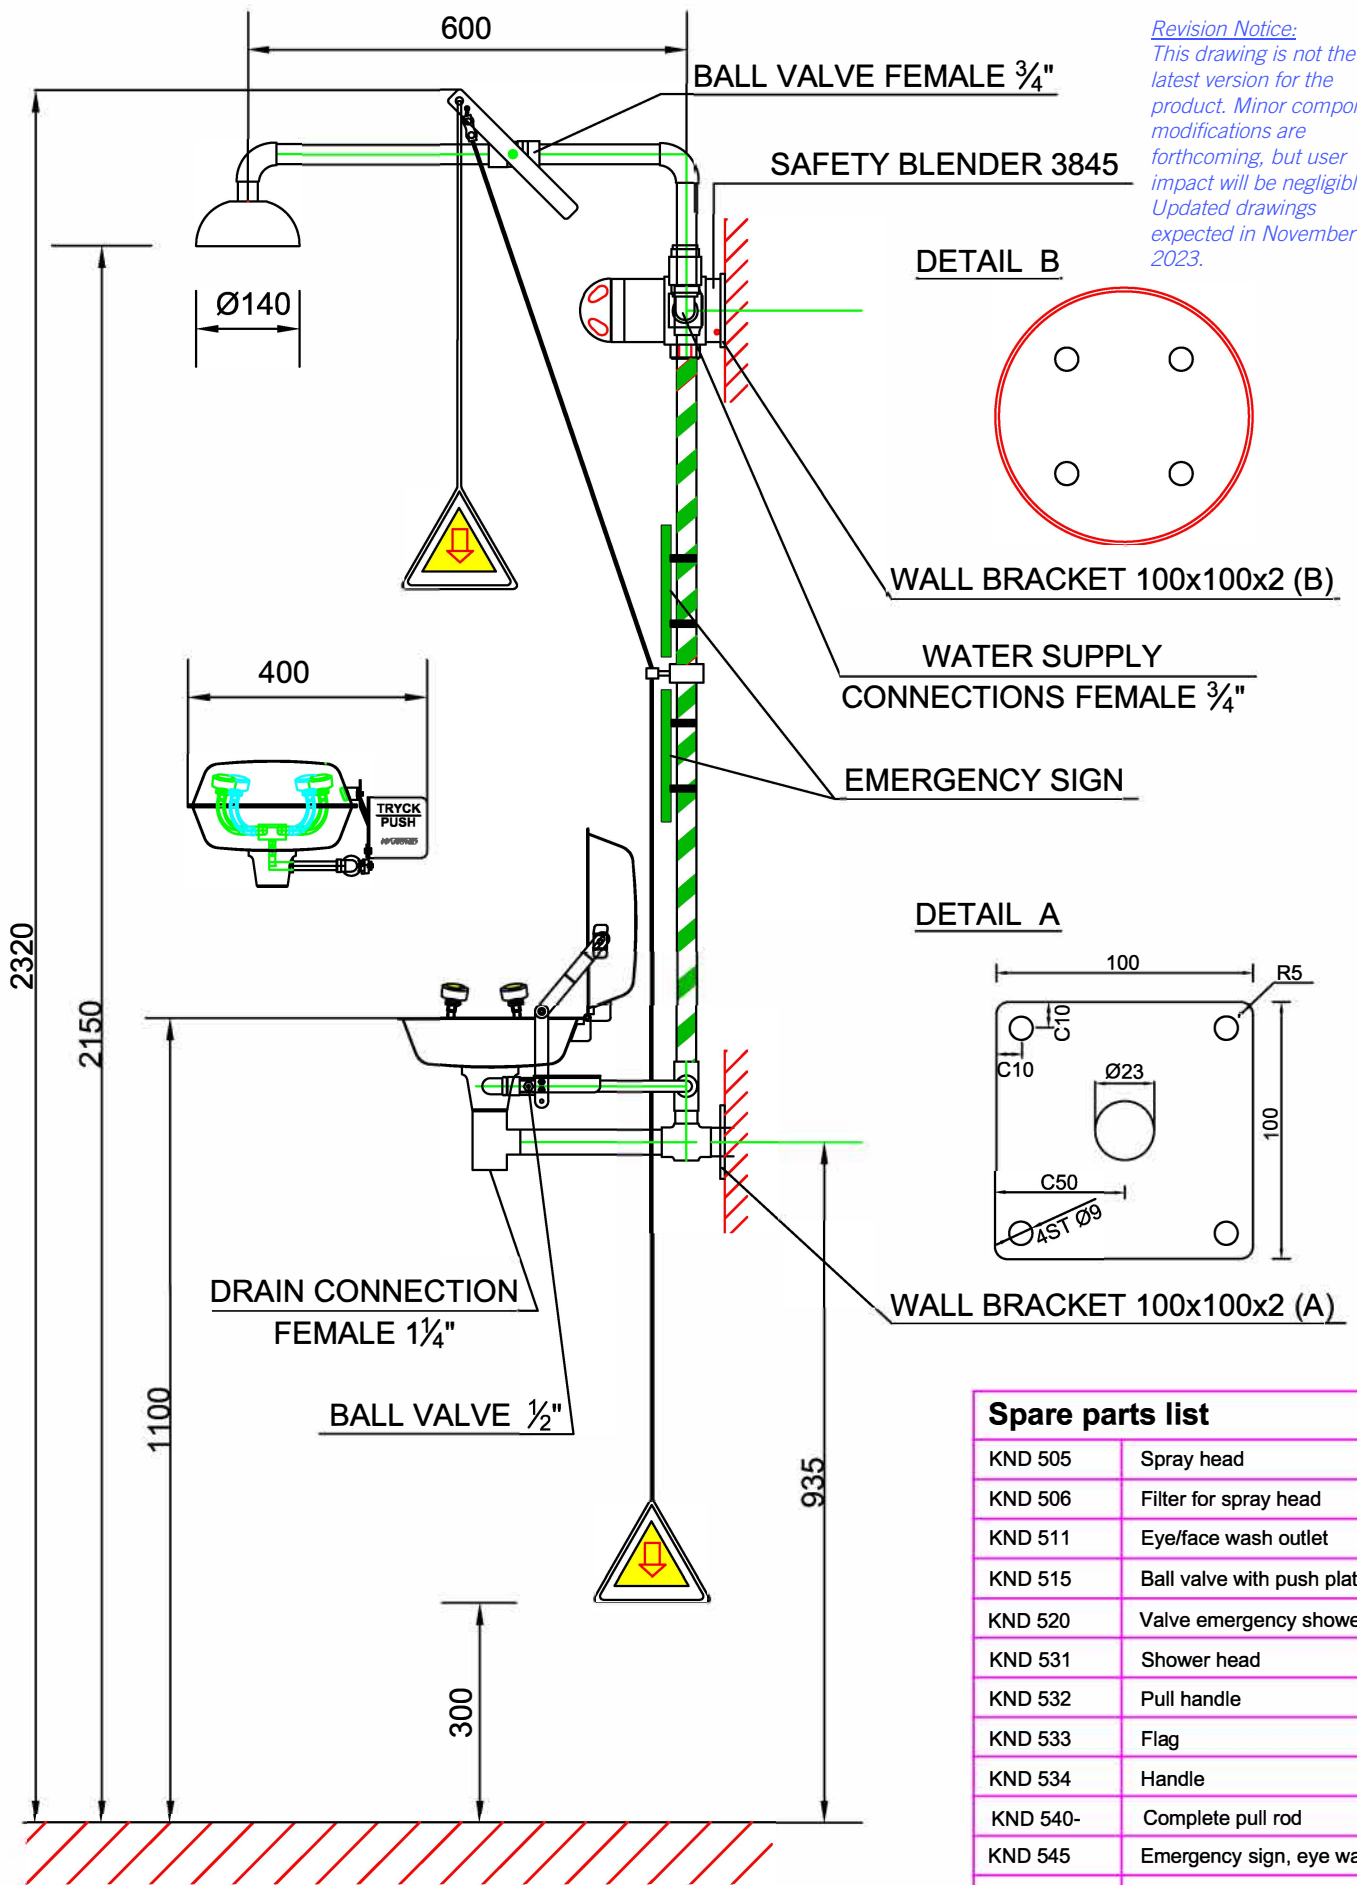

Spare parts list	
KND 505	Spray head
KND 506	Filter for spray head
KND 511	Eye/face wash outlet
KND 515	Ball valve with push plate
KND 520	Valve emergency shower
KND 531	Shower head
KND 532	Pull handle
KND 533	Flag
KND 534	Handle
KND 540-	Complete pull rod
KND 545	Emergency sign, eye wash
KND 547	Emergency sign, shower