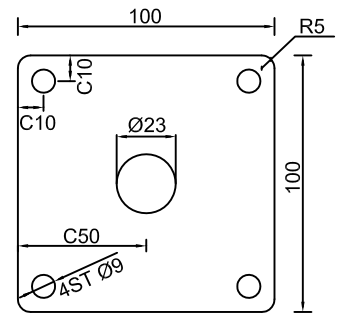

DETAIL A

**Spare parts list**

KND 505	Spray head
KND 506	Filter for spray head
KND 511	Eye/face wash outlet
KND 515	Ball valve with push plate
KND 520	Valve emergency shower
KND 531	Shower head
KND 532	Pull handle
KND 533	Flag
KND 534	Handle
KND 540-	Complete pull rod
KND 545	Emergency sign, eye wash
KND 547	Emergency sign, shower