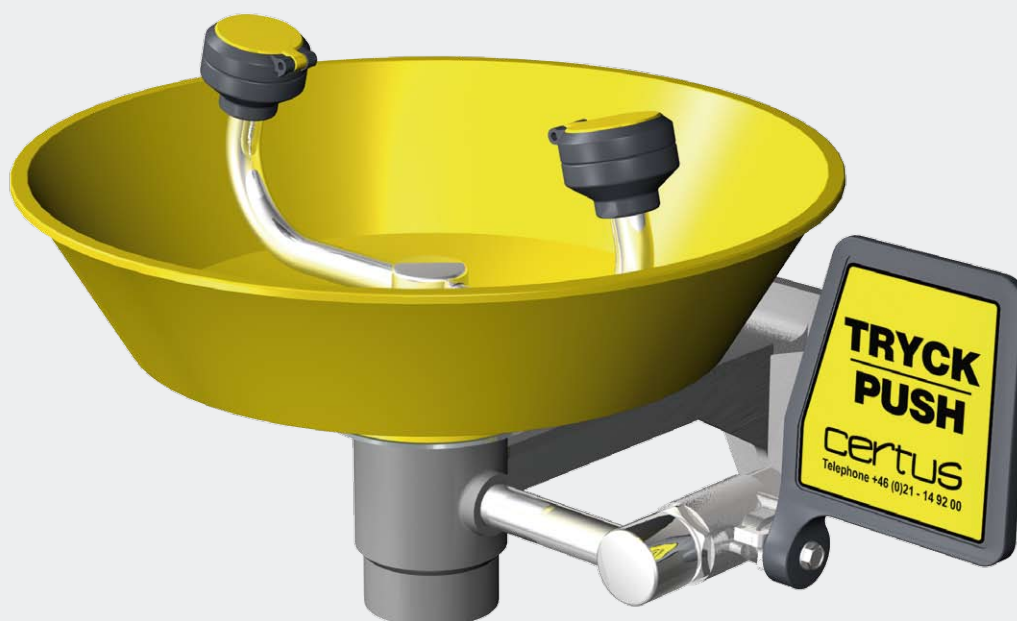

3884

Certus Eyewash, wall mounted

Product information

Each spray head has an internal flow control and filter to remove impurities. Operated by a push plate, stay-open ball valve. Delivered with collecting bowl and spray heads in ABS-plastic and other details in chromed brass.

The water supply should be designed for a minimal flow of 14 l/min at a pressure of 2,4-6,5 bar.

Technical information

Flow rate: ca 14 l/min
Water supply: 1/2" NPT female
Drain: 1 1/4" NPT female

Width: 400 mm
Height: 178 mm
Depth: 292 mm